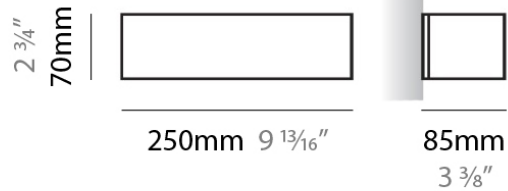

TOY SURFACE

D83137

GENERAL

Series: Toy
Brand: Panzeri
Division: Design
Mounting Type: Surface
Mounting Location: Wall
Subcategory: Ambient

PHYSICAL

Shape: Rectangle
Length (mm): 250
Length (in): 9 ⁷/₁₆
Height (mm): 70
Height (in): 2 ³/₄
Extension (mm): 85
Extension (in): 3 ¹/₄
Light Distribution: Direct / Indirect
Weight (kg): 0.9
Weight (lbs): 2
Diffuser: Frost White Glass
Fixture Finish: WHI
Fixture Material: Metal

ELECTRICAL

Number of Lamps: 1
Lamp Type: CFL
Bulb Included: Bulb Not Included
Total Output Wattage (W): 26
Max. Wattage Per Lamp (W): 26
Lamp Base: GX24-q3
Dimming: Non-Dimmable
Driver Included: Yes
Driver Type: Ballast - 120Vac - Non-dimming
Input Voltage (V): 120

LED

OPTICAL

RATINGS AND CERTIFICATIONS

Certified By: CSA Certified to UL and CSA Standards
IP rating: IP40